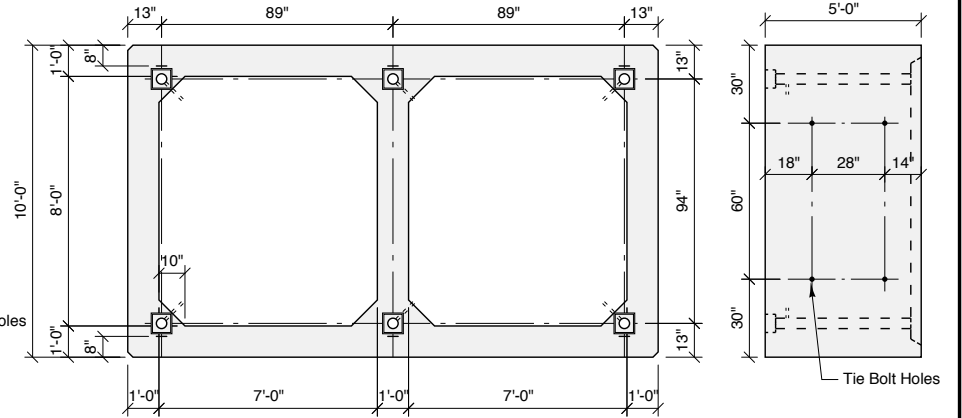

Starter Box - Type A

End Box - Type C

Std. Box - Type B

Precast Dual Box Culvert

*Crest Precast, Inc.
La Crescent, MN & Barneveld, WI*