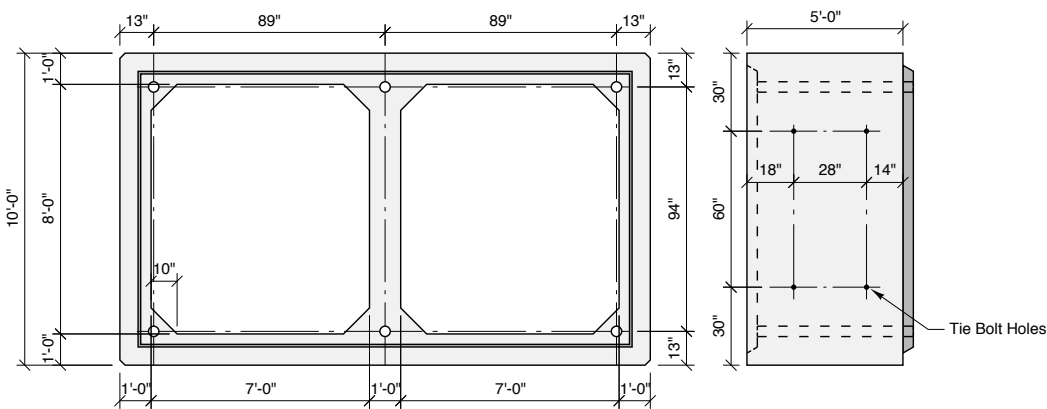

Starter Box - Type A

End Box - Type C

Std. Box - Type B

Precast Dual Box Culvert

*Crest Precast, Inc.
La Crescent, MN & Barneveld, WI*