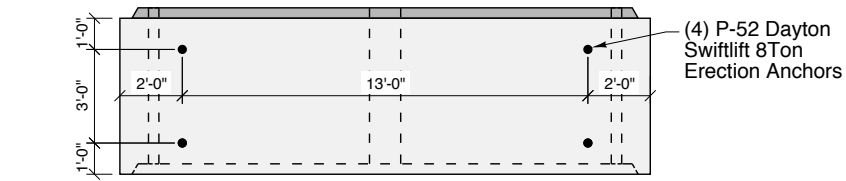

Starter Box - Type A

End Box - Type C

Std. Box - Type B

Precast Dual Box Culvert

*Crest Precast, Inc.
La Crescent, MN & Barneveld, WI*