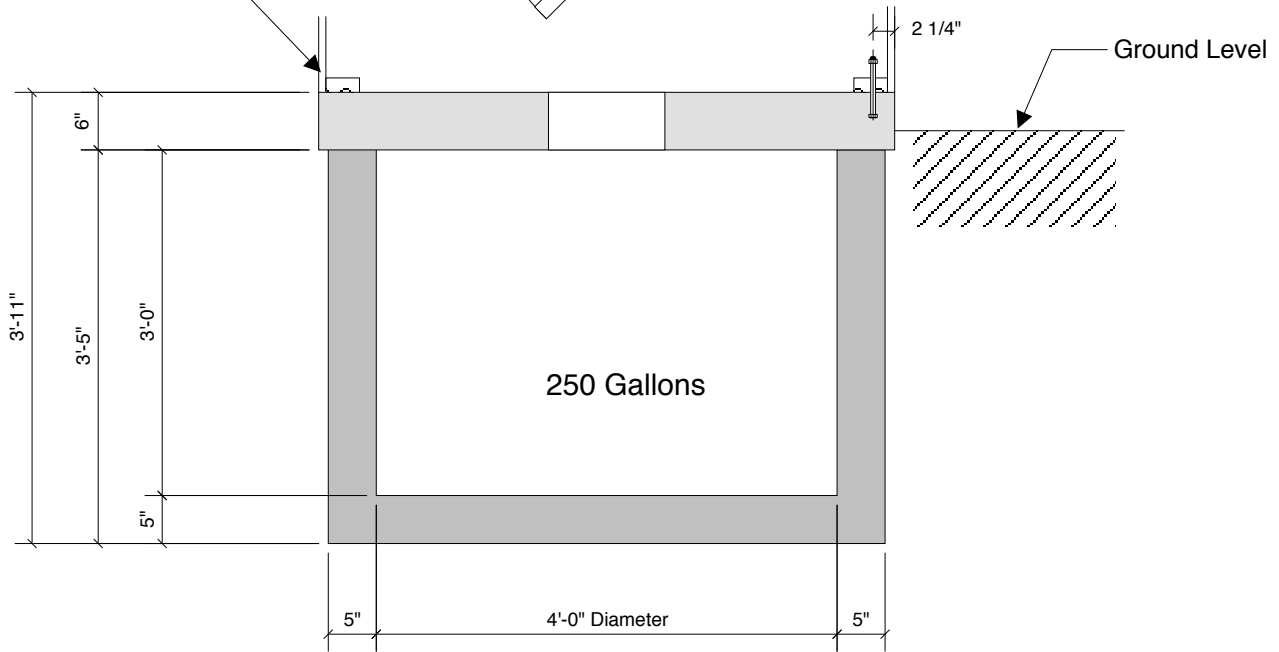

## RM 50 Cabin Privy Floor Plan

Crest Precast, Inc.  
 La Crescent, MN & Barneveld, WI  
 800-658-9045

Scale:	2-3-16	Drawn By:	KGT
Date:	2-3-16	Revision:	
Project:	RM 50 Cabin Privy		
Contractor:		Drawing Number:	1