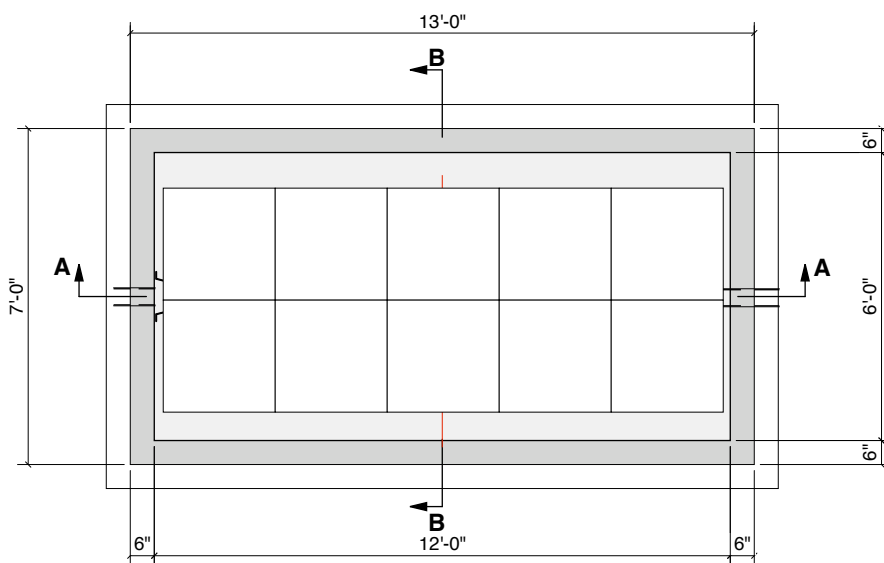

**10 POD NIBBLER  
3200 GALLON  
72" LL  
Inlet - 80"**

**10 Pod Nibbler Tank - Model 3200-10-N**

**Crest Precast, Inc.**  
**La Crescent, MN & Barneveld, WI**  
800-658-9045

Scale		Drawn By: <b>KGT</b>
Date		Revision
Project: <b>3200 Gallon Nibbler Tank</b>		
Contractor:		Drawing Number <b>MODEL 3200N-10</b>