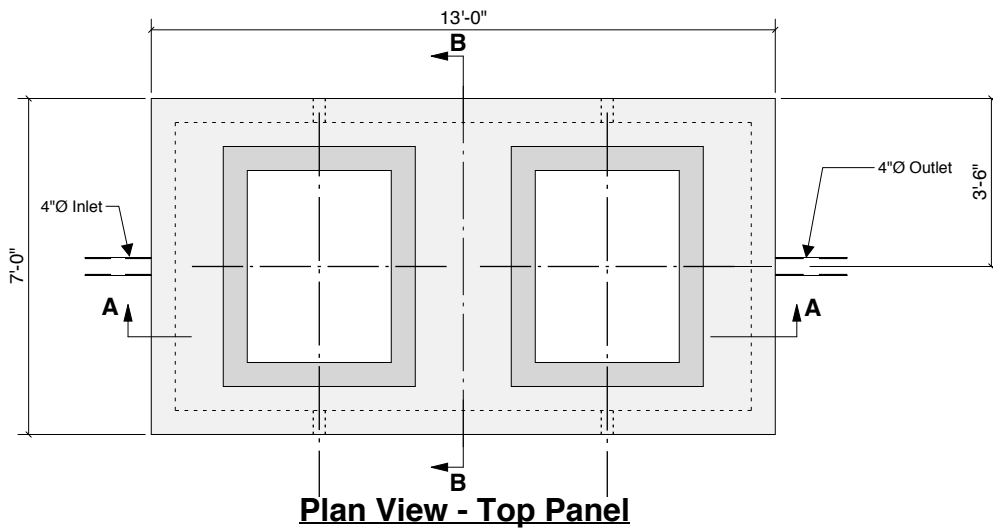

**10 POD NIBBLER  
3200 GALLON  
72" LL  
Inlet - 80"**

**10 Pod Nibbler Tank - Model 3200-10-N**

**Crest Precast, Inc.**  
**La Crescent, MN & Barneveld, WI**  
800-658-9045

Scale		Drawn By: <b>KGT</b>
Date		Revision
Project: <b>3200 Gallon Nibbler Tank</b>		
Contractor:		Drawing Number <b>MODEL 3200N-10</b>