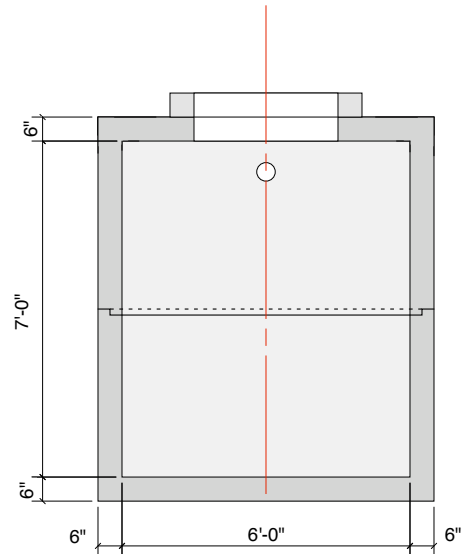

**10 POD NIBBLER  
3200 GALLON  
72" LL  
Inlet - 80"**

**10 Pod Nibbler Tank - Model 3200-10-N**

**Crest Precast, Inc.**  
**La Crescent, MN & Barneveld, WI**  
800-658-9045

Scale		Drawn By: <b>KGT</b>
Date		Revision
Project: <b>3200 Gallon Nibbler Tank</b>		
Contractor:		Drawing Number <b>MODEL 3200N-10</b>