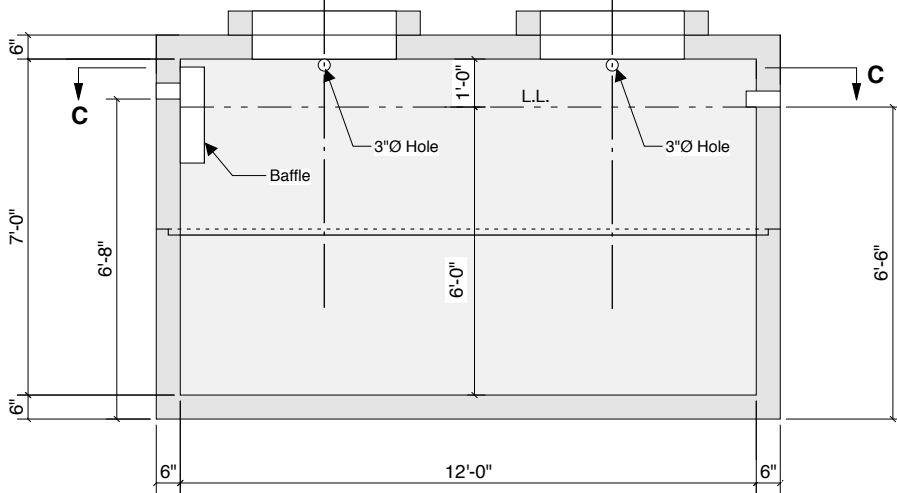

**10 POD NIBBLER  
3200 GALLON  
72" LL  
Inlet - 80"**

**10 Pod Nibbler Tank - Model 3200-10-N**

**Crest Precast, Inc.**  
**La Crescent, MN & Barneveld, WI**  
800-658-9045

Scale		Drawn By: <b>KGT</b>
Date		Revision
Project: <b>3200 Gallon Nibbler Tank</b>		
Contractor:		Drawing Number <b>MODEL 3200N-10</b>