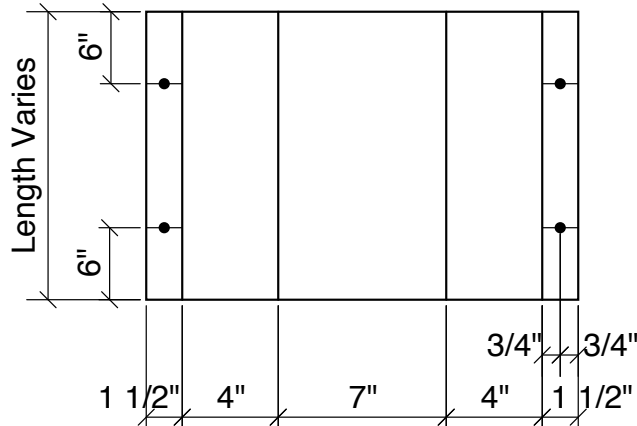

Detail 002 Baffles and Attachment

Top View

Back View

Side View

Anchor Detail

Crest Precast, Inc.
La Crescent, MN & Barneveld, WI
 800-658-9045

Scale		Drawn By: KGT
Date		Revision
Project:	Baffle Details	
Contractor:	Drawing Number	Baffles