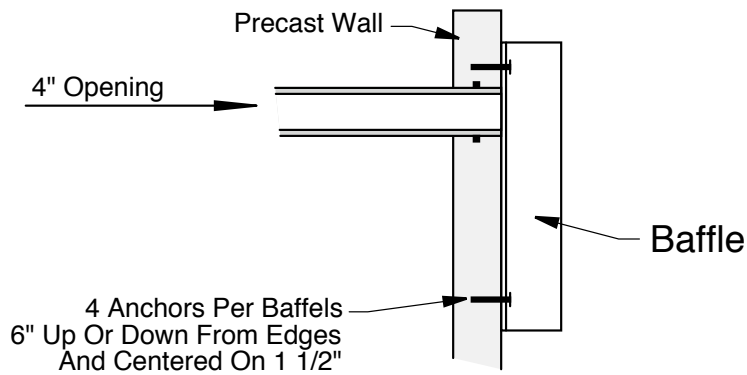

Detail 002 Baffles and Attachment

Top View

Back View

Side View

Anchor Detail

Crest Precast, Inc.
La Crescent, MN & Barneveld, WI
 800-658-9045

Scale		Drawn By: KGT
Date		Revision
Project:	Baffle Details	
Contractor:	Drawing Number	Baffles