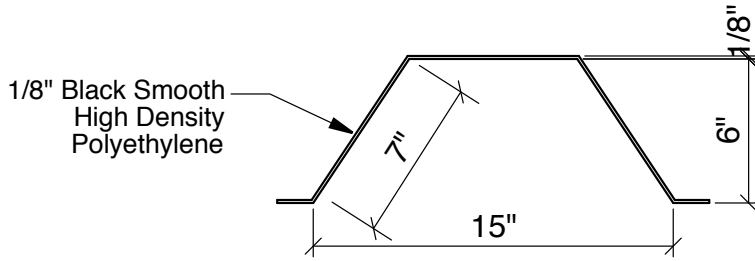

Detail 002 Baffles and Attachment

Top View

Back View

Side View

Anchor Detail

Crest Precast, Inc.
La Crescent, MN & Barneveld, WI
 800-658-9045

Scale		Drawn By: KGT
Date		Revision
Project:	Baffle Details	
Contractor:	Drawing Number	Baffles